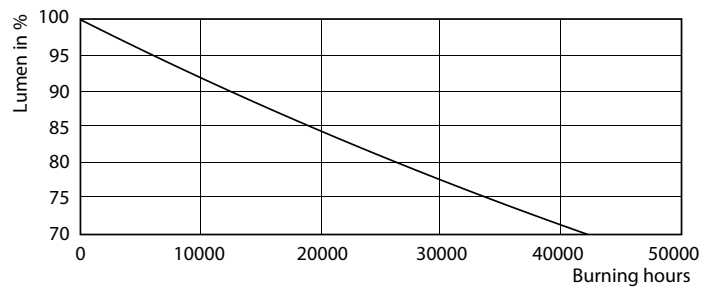

Fotometrické údaje

General Uniform Lighting
PLC 8.5W (830nm LED) (2P G24d-3)
Page 17

CorePro LED PLC

Životnost

LEDtube PLC 100mm 9W G24D-3 830 950lm

LEDtube PLC 100mm 9W G24D-3 830 950lm

LEDtube PLC 100mm 9W G24D-3 830 950lm