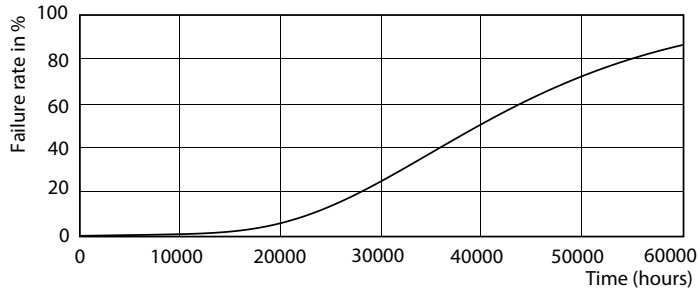

Fotometrické údaje

General Uniform Lighting
PLC 8.5W (830nm LED) (2P G24d-3)
Page 17

CorePro LED PLC

Životnost

LEDtube PLC 100mm 9W G24D-3 830 950lm

LEDtube PLC 100mm 9W G24D-3 830 950lm

LEDtube PLC 100mm 9W G24D-3 830 950lm